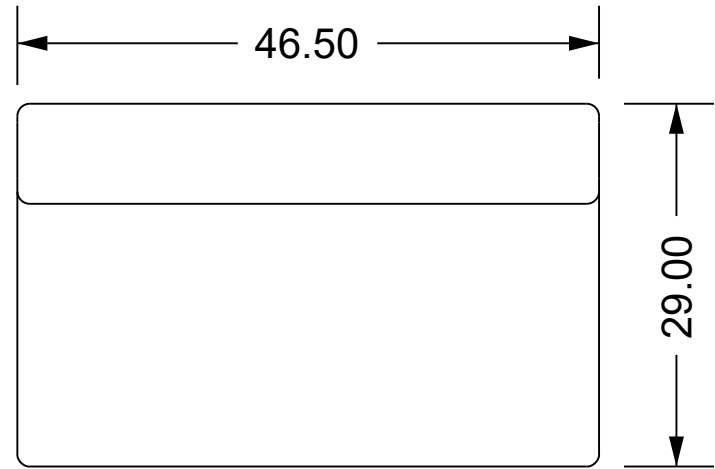

DIMENSIONS

Chateau Reception Sofa #2050b

All units in INCHES
Accuracy: +/- 1/4"

Top

Front

Side