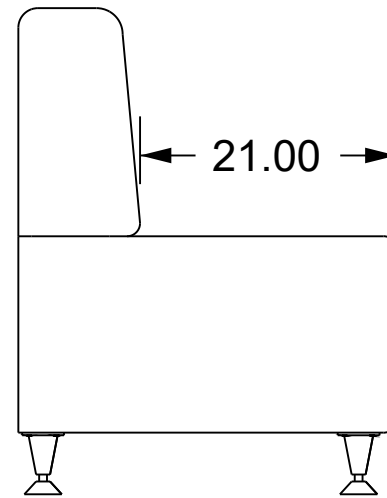

DIMENSIONS

Chateau Reception Sofa #2050b

All units in INCHES
Accuracy: +/- 1/4"

Top

Front

Side