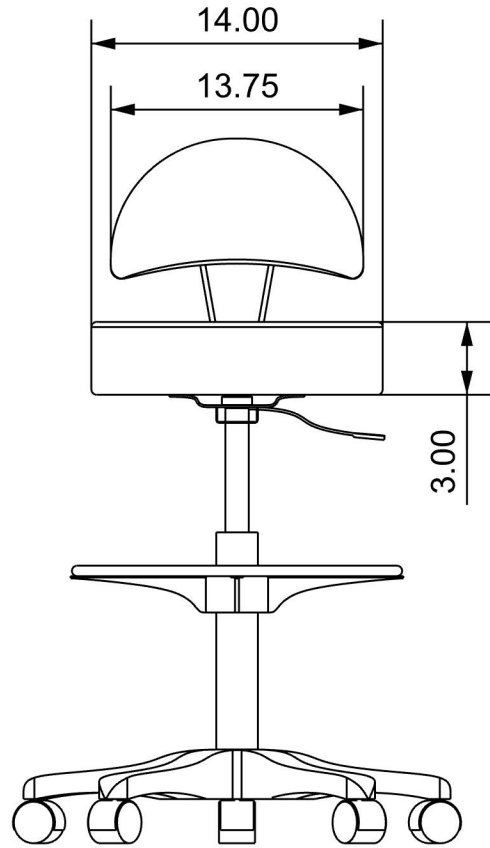

DIMENSIONS

Extra High Cutting Stool
#4810

All units in INCHES
Accuracy: +/- 1/4"

Front

Travel Range: 23.5" - 33.5"

Side

Top