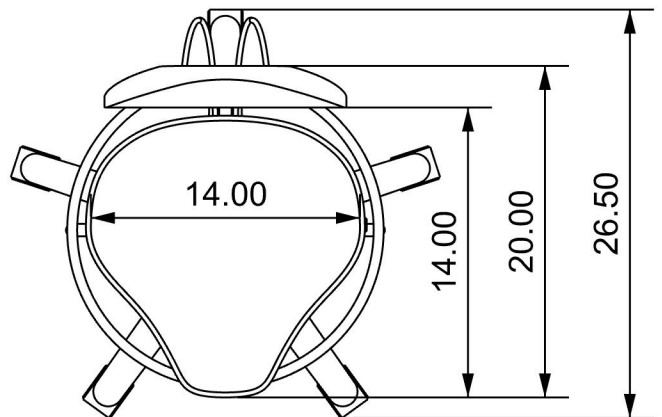

DIMENSIONS

Extra High Cutting Stool
#4810

All units in INCHES
Accuracy: +/- 1/4"

Front

Travel Range: 23.5" - 33.5"

Side

Top