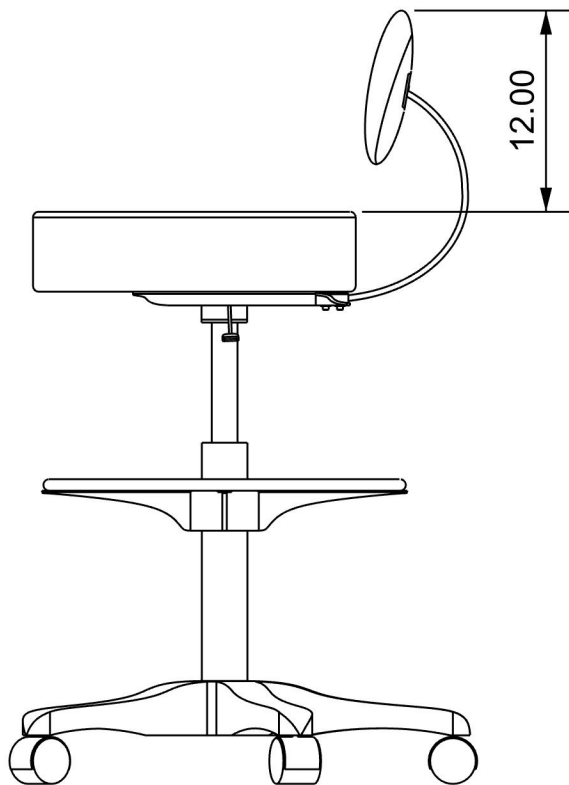

DIMENSIONS

Extra High Cutting Stool
#4810

All units in INCHES
Accuracy: +/- 1/4"

Front

Travel Range: 23.5" - 33.5"

Side

Top