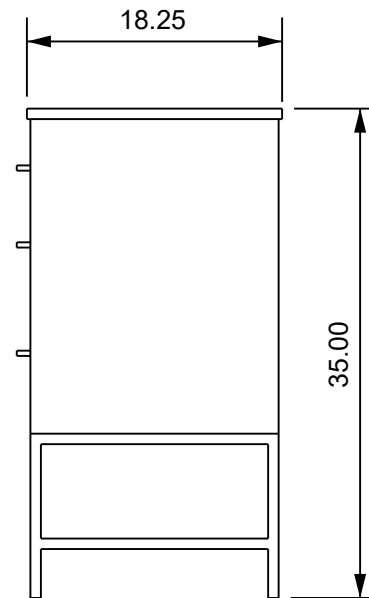

DIMENSIONS

Soriano
Styling Station
#ML-114

All units in INCHES
Accuracy: +/- 1/4"

Top

Front

Side

Inside Drawers:
(Top) 29.50w x 14.50d x 4.25h
(Middle) 35.25w x 14.50d x 4.25h
(Bottom) 35.25w x 14.50d x 8.50h