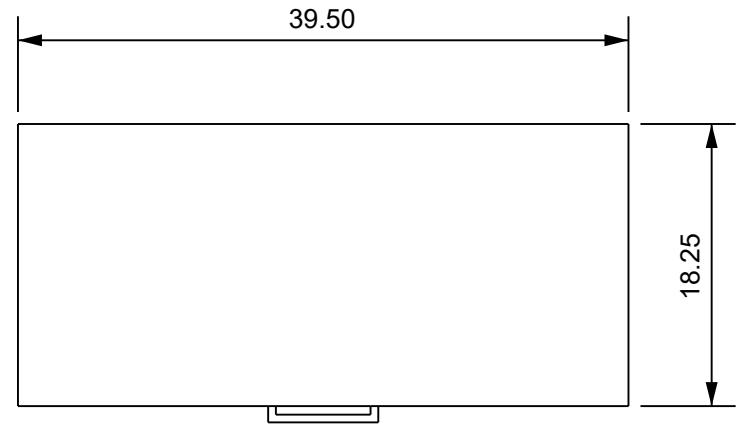

DIMENSIONS

Soriano
Styling Station
#ML-114

All units in INCHES
Accuracy: +/- 1/4"

Top

Front

Side

Inside Drawers:
(Top) 29.50w x 14.50d x 4.25h
(Middle) 35.25w x 14.50d x 4.25h
(Bottom) 35.25w x 14.50d x 8.50h