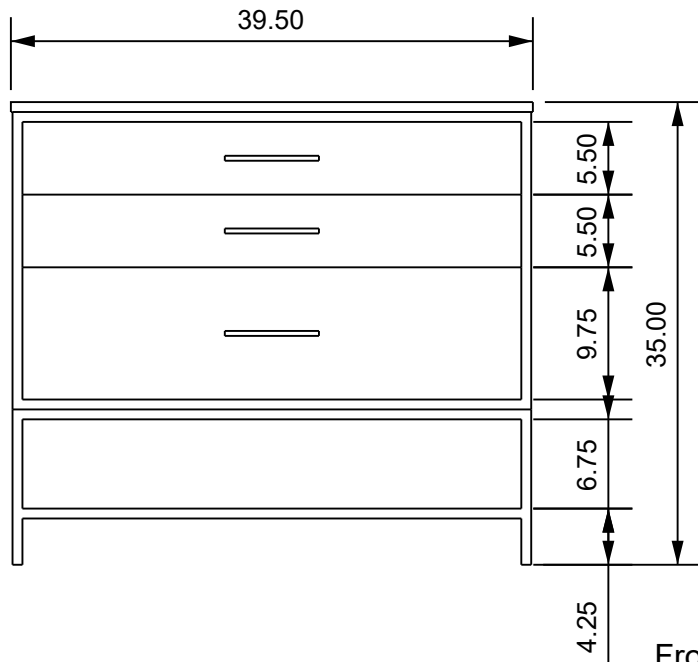

DIMENSIONS

Soriano
Styling Station
#ML-114

All units in INCHES
Accuracy: +/- 1/4"

Top

Front

Side

Inside Drawers:
(Top) 29.50w x 14.50d x 4.25h
(Middle) 35.25w x 14.50d x 4.25h
(Bottom) 35.25w x 14.50d x 8.50h