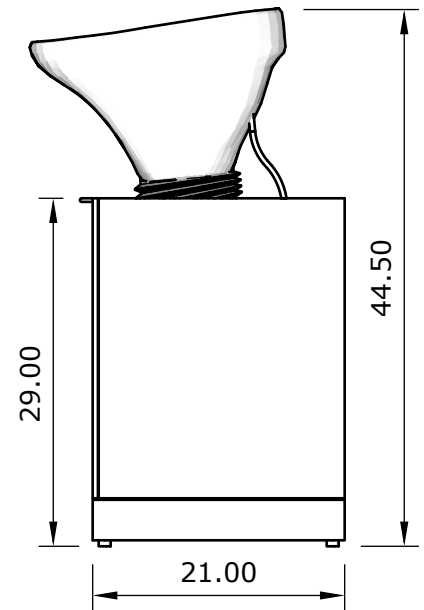

DIMENSIONS

Nantucket Barber Sink

MD-NANBARSINK

All units in INCHES
Accuracy: +/- 1/4"

Front

Side

Top