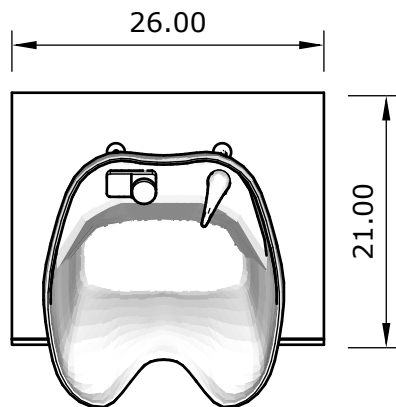

DIMENSIONS

Nantucket Barber Sink

MD-NANBARSINK

All units in INCHES
Accuracy: +/- 1/4"

Front

Side

Top