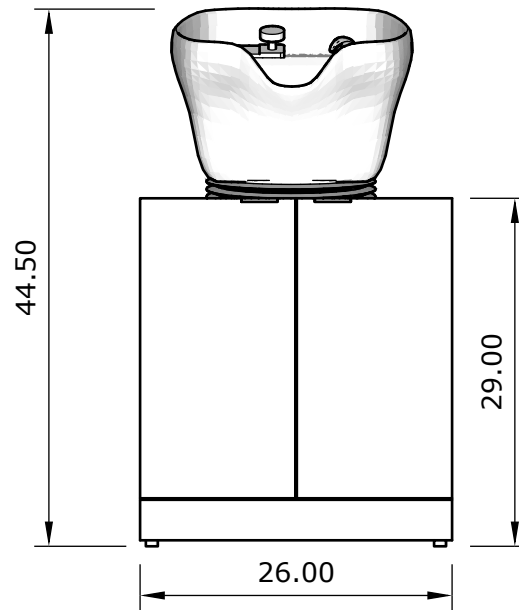

DIMENSIONS

Nantucket Barber Sink

MD-NANBARSINK

All units in INCHES
Accuracy: +/- 1/4"

Front

Side

Top