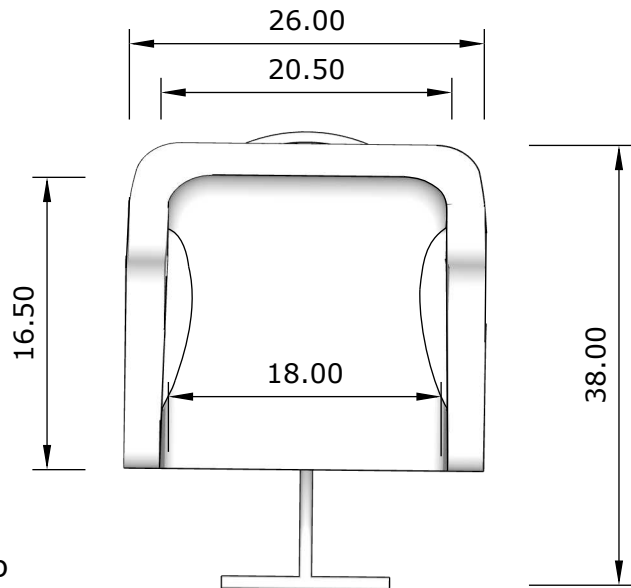

DIMENSIONS

Novaro Styling Chair

MN-NC-03

All units in INCHES
Accuracy: +/- 1/4"

Side

Top

Front