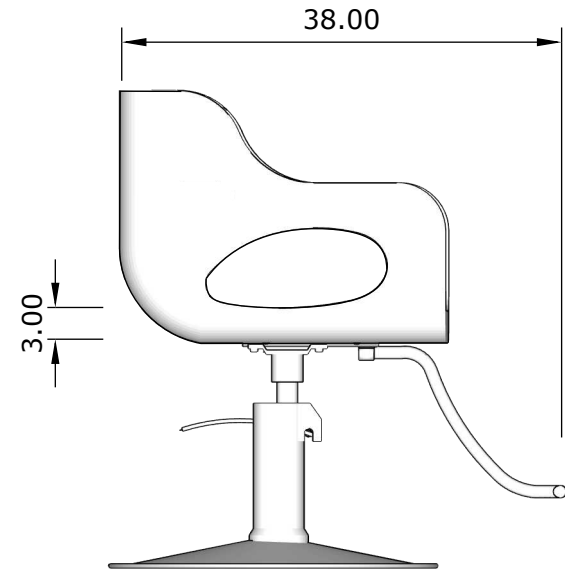

DIMENSIONS

Novaro Styling Chair

MN-NC-03

All units in INCHES
Accuracy: +/- 1/4"

Side

Top

Front