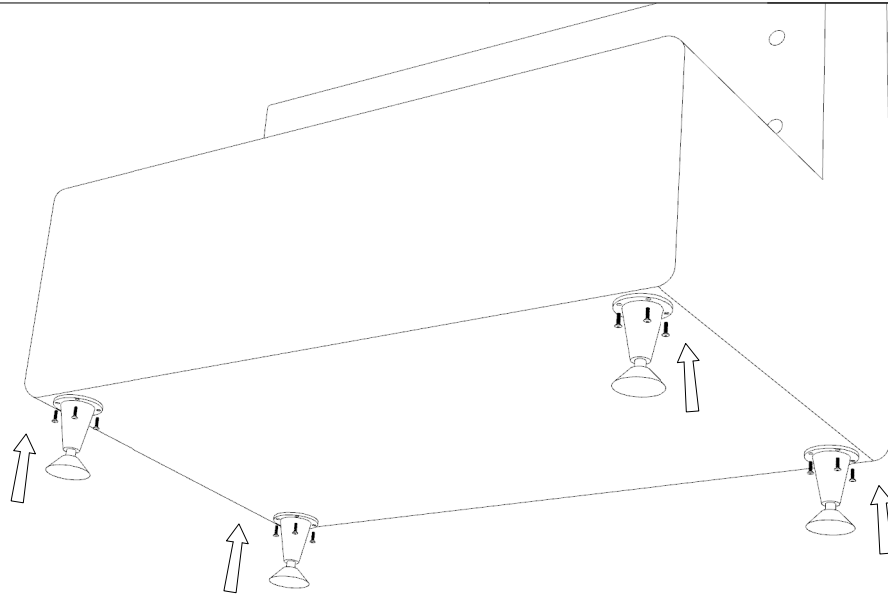

| Assembly Instructions

Chateau Reception Sofa | Model #2050

PARTS LIST*

Part	Item Name	Qty.
A	Couch	1
B	Legs	4
C	Nails	16

Tools required: Phillips head screwdriver to tighten legs onto sofa

*Before beginning assembly, open all boxes to ensure all parts listed are present.

① ASSEMBLY: ATTACH LEGS

Attach legs to sofa by using the screwdriver to tighten nails into place as shown. (You may carefully set the sofa on its side to complete this.)

② ASSEMBLY COMPLETE

Thank you for choosing Minerva!