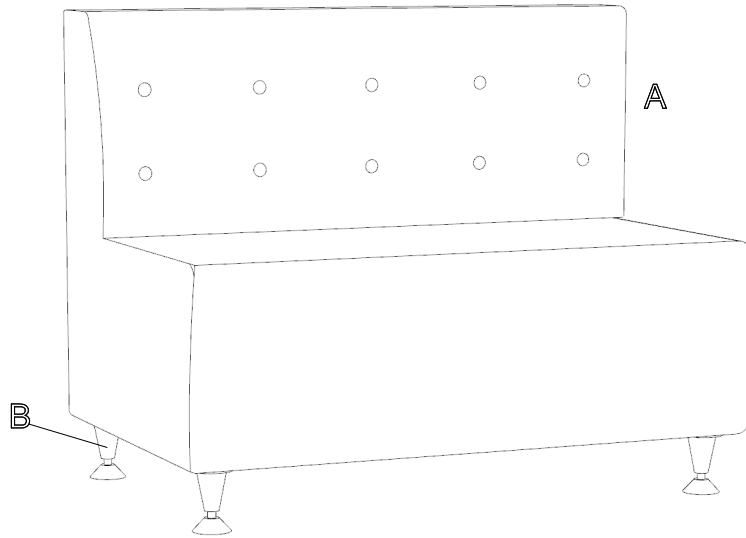

| Assembly Instructions

Chateau Reception Sofa | Model #2050

PARTS LIST*

Part	Item Name	Qty.
A	Couch	1
B	Legs	4
C	Nails	16

Tools required: Phillips head screwdriver to tighten legs onto sofa

*Before beginning assembly, open all boxes to ensure all parts listed are present.

① ASSEMBLY: ATTACH LEGS

Attach legs to sofa by using the screwdriver to tighten nails into place as shown. (You may carefully set the sofa on its side to complete this.)

② ASSEMBLY COMPLETE

Thank you for choosing Minerva!