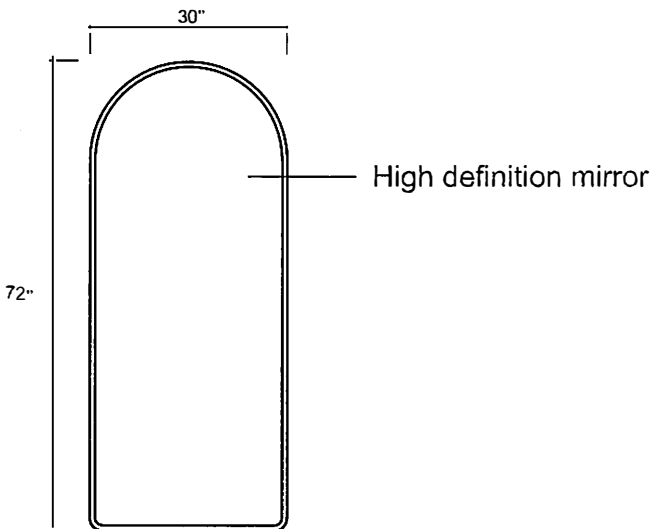

### Dimensions

### SPECIAL FEATURES

- ☺ 5mm Thickness high definition eco-friendly glass mirror